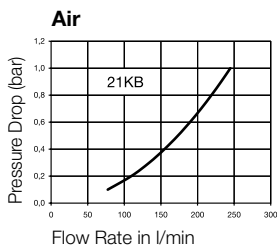

Technical Description

Mini industrial coupling, internationally the most common profile for this nominal diameter, in double shut-off design. Above average flow performance for liquid and gaseous media. Large band width in materials and valve variants.

Dust Caps (P. 323)

for coupling Part.-No. SK16S

Chart