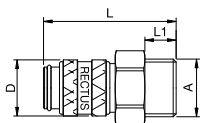

Plug

Plug Profile
Back Body
Valve
Spring
Seal

Brass
Brass
Brass
AISI 301
NBR

Brass, Nickel Plated
Brass, Nickel Plated
Brass
AISI 301
NBR

actual size

You will find the following alternative versions in our current catalogue on page:

- ▶ Brass/Steel Single Shut-off P. 34
- ▶ Brass/Steel Dry-Break P. 152
- ▶ Stainless Steel P. 193
- ▶ Thermoplastics P. 232
- ▶ Safety P. 266
- ▶ Coded Systems P. 292

Couplings**RECTUS Series 21KB**

Male Thread

Connection A	Hex SW	L mm	D mm	L1 mm	L2 mm	Hex1 SW1	B mm	G mm	Version	Part Number	DS
G 1/8	14	36	16	7					Standard	21KB AW10 MPX	■
									Nickel Plated	21KB AW10 MPN	■
G 1/4	17	38	16	9					Standard	21KB AW13 MPX	■
									Nickel Plated	21KB AW13 MPN	■
G 3/8	19	38	16	9					Standard	21KB AW17 MPX	■
									Nickel Plated	21KB AW17 MPN	■
M 10 x 1	14	37	16	8					Standard	21KB AD10 MPX	■
									Nickel Plated	21KB AD10 MPN	■
M 12 x 1,5	17	39	16	10					Standard	21KB AD12 MPX	■
									Nickel Plated	21KB AD12 MPN	■
M 14 x 1,5	17	39	16	10					Standard	21KB AD14 MPX	■
									Nickel Plated	21KB AD14 MPN	■