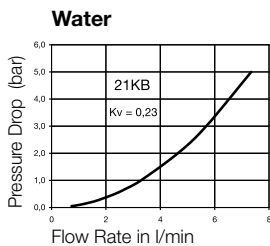

Technical Description

Mini industrial coupling, internationally the most common profile for this nominal diameter, in double shut-off design. Above average flow performance for liquid and gaseous media. Large band width in materials and valve variants.

Dust Caps (P. 323)

for coupling Part.-No. SK16S

Chart